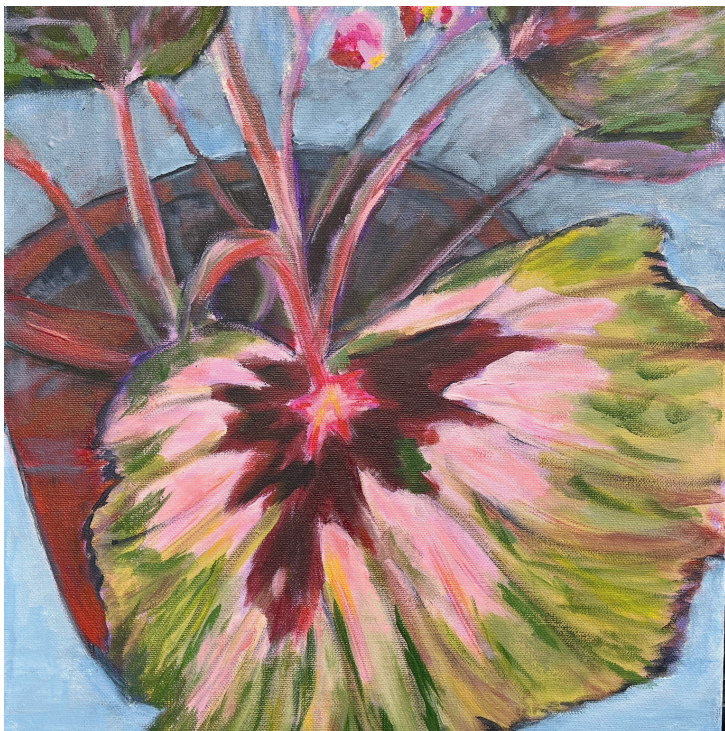

My Darling Pink
Jennifer Simpson
Acrylic
45cm x 36cm
$120