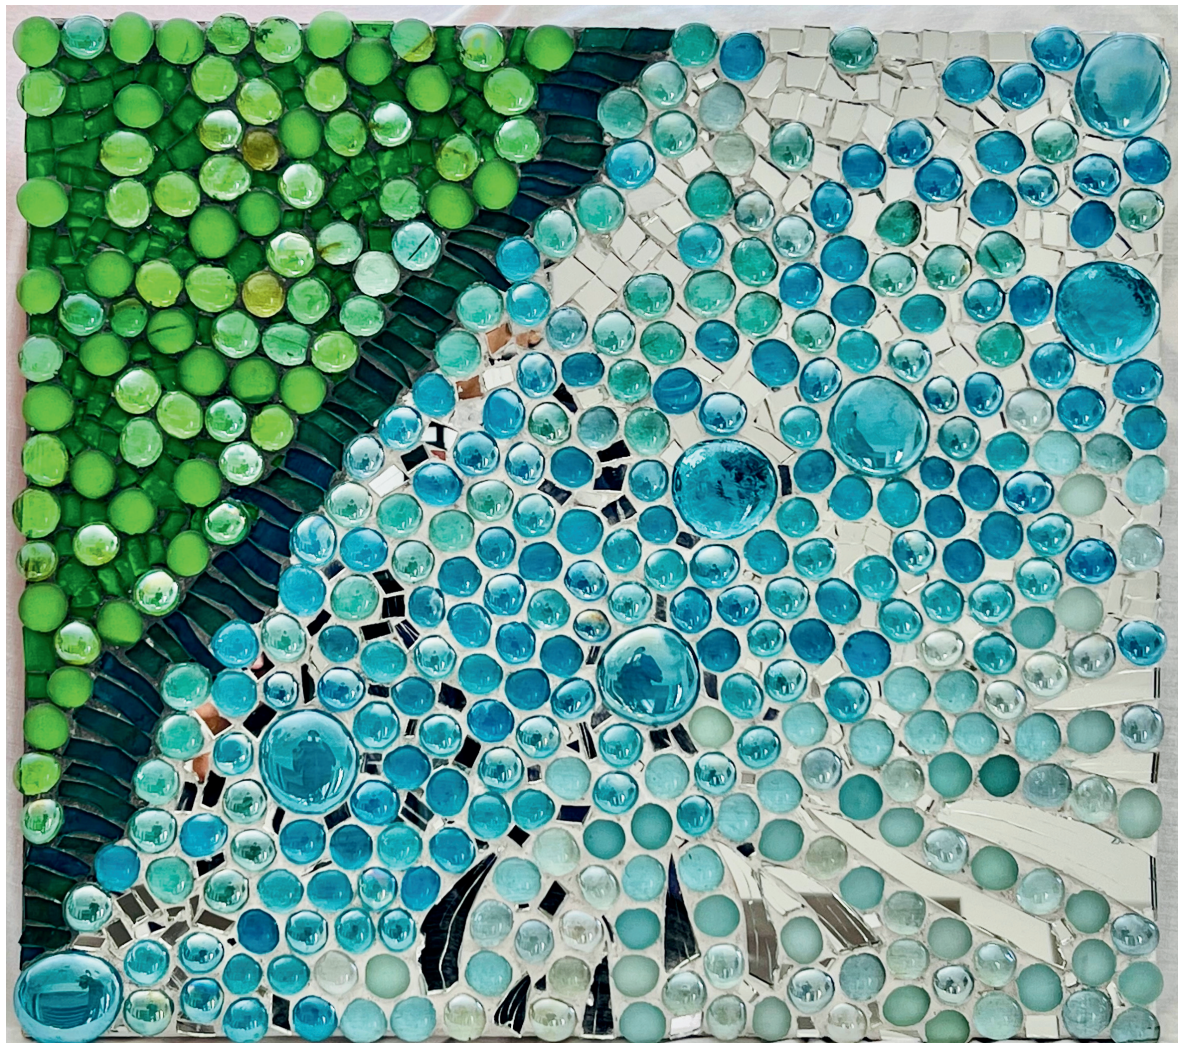

RUSHANTHI HERATH

CG112

Glass

H60 x W40

$620

CG108

Glass

H40 x W45

$450