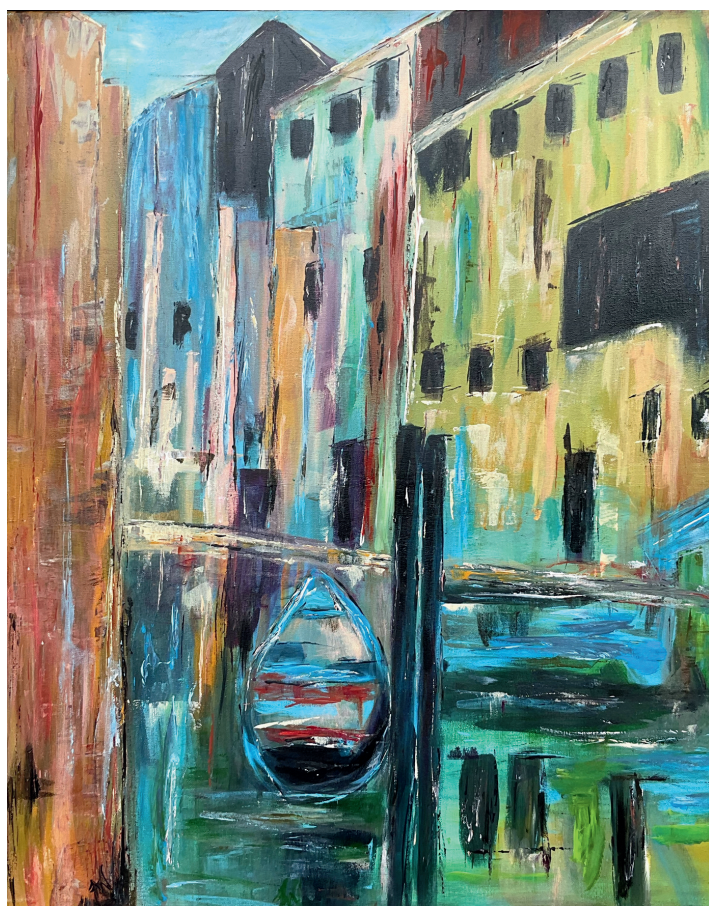

JANE BORDER

Ormiston Gorge Acrylic H60cms x W76cms \$400

After the Rain Walcha NSW Oil H60cms x W91cms \$500

FAY WELLS

Pink Beauty
Acrylic
90H 60W
\$400

Memories of Venice
Acrylic
75H 60W
\$350

JENNIFER SIMPSON