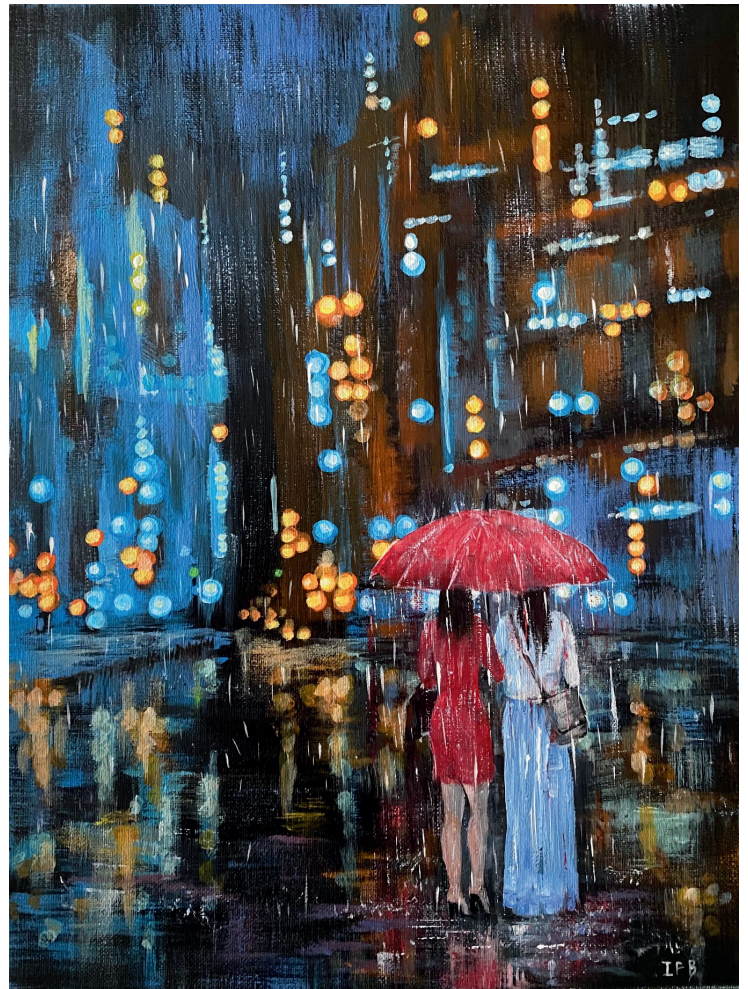

IRINA FLUECK BENDINA

Evening rain
acrylic
40x30 cm
\$360

Villa by the water
acrylic
50x40
\$390

DIANE WOODS

Octopus Wearing Socks

Acrylic

H76.2 x W50.8cm \$220

GERI MILNE