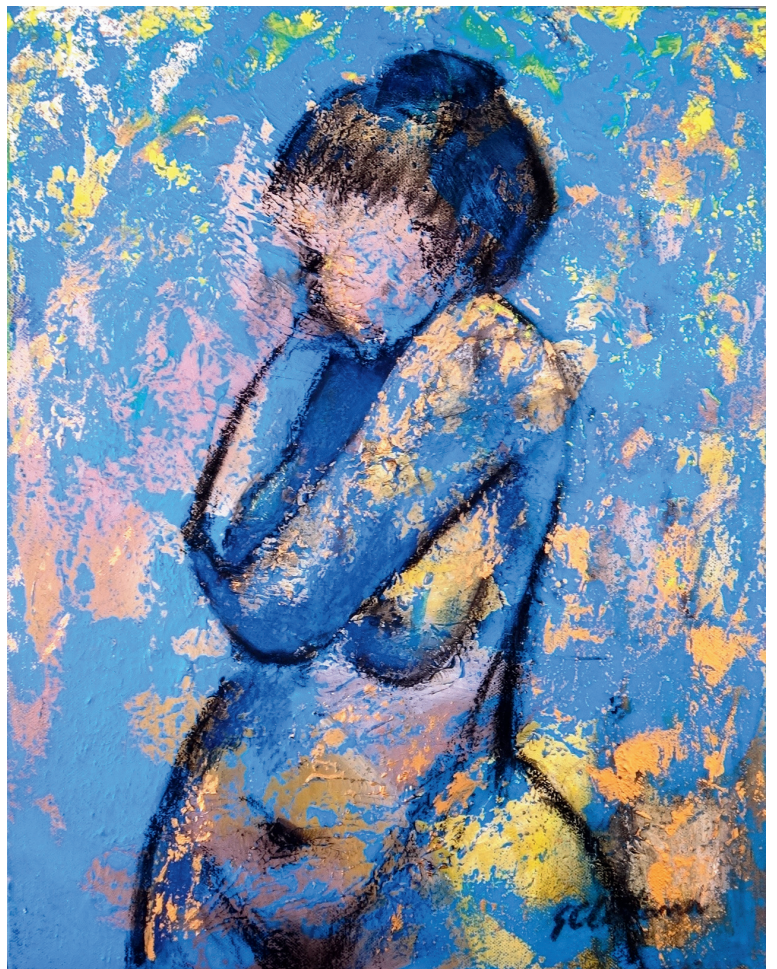

Oil

650x650

\$550

Bee Paradise

Oil

600x500

\$350

GLENISE CLELLAND

**Waterlily
Reflections**
oil
100cmx76cm
\$770

Woman
acrylic on canvas
51cmx41cm
\$450

ANGELA BURDETT

Rose Bud Vase
Ceramic
H15 x W8cm \$50

Bear Faced
Ceramic
H14 x W12cm \$75

Hare Brained
Ceramic
H8 x W12cm
\$55